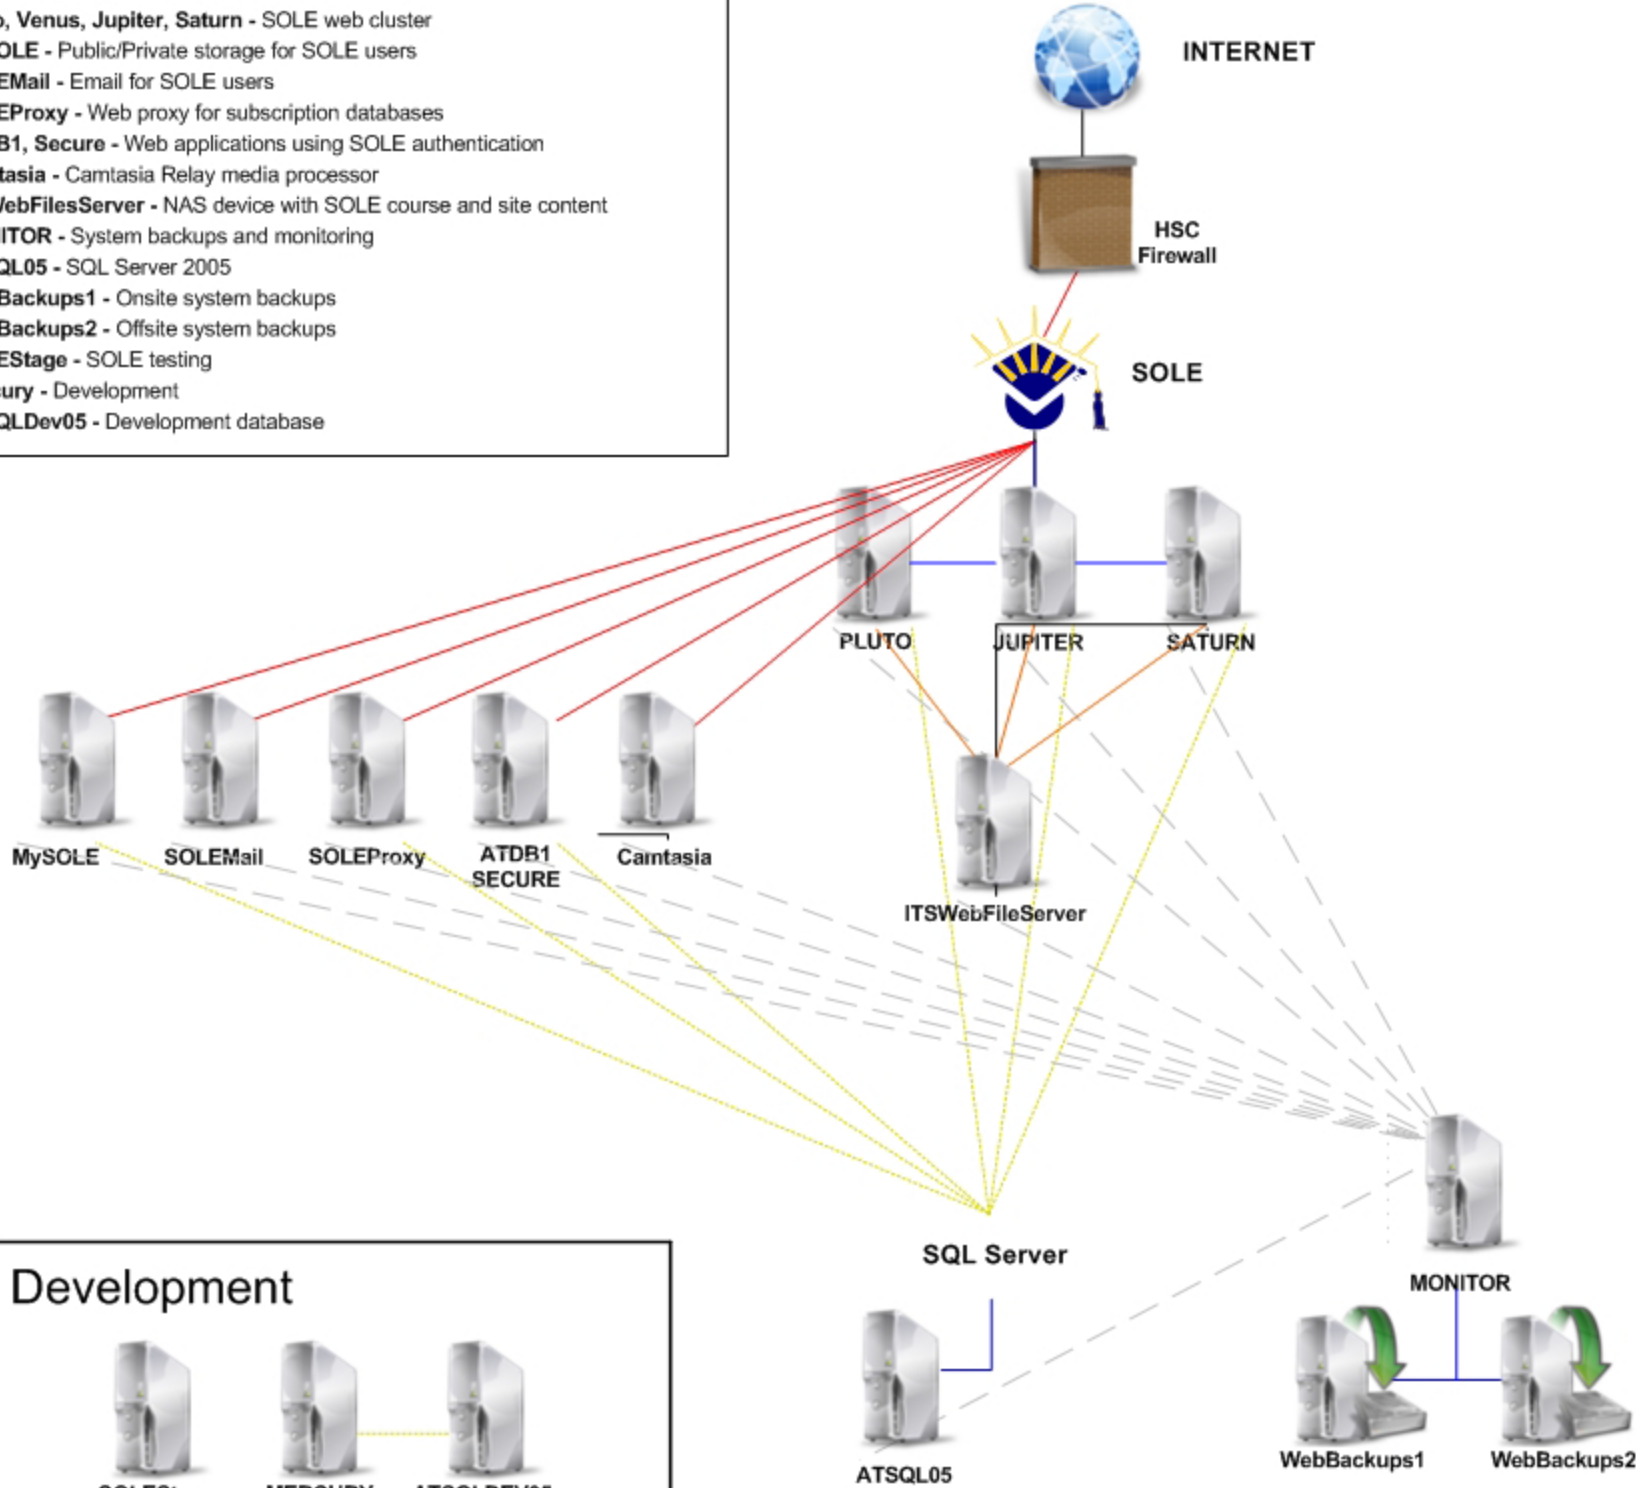

- Pluto, Venus, Jupiter, Saturn** - SOLE web cluster
- MySOLE** - Public/Private storage for SOLE users
- SOLEMail** - Email for SOLE users
- SOLEProxy** - Web proxy for subscription databases
- ATDB1, Secure** - Web applications using SOLE authentication
- Camtasia** - Camtasia Relay media processor
- ITSWebFilesServer** - NAS device with SOLE course and site content
- MONITOR** - System backups and monitoring
- ATSQL05** - SQL Server 2005
- WebBackups1** - Onsite system backups
- WebBackups2** - Offsite system backups
- SOLEStage** - SOLE testing
- Mercury** - Development
- ATSQLDev05** - Development database

Development

SOLEStage MERCURY ATSQLDEV05

ATSQL05